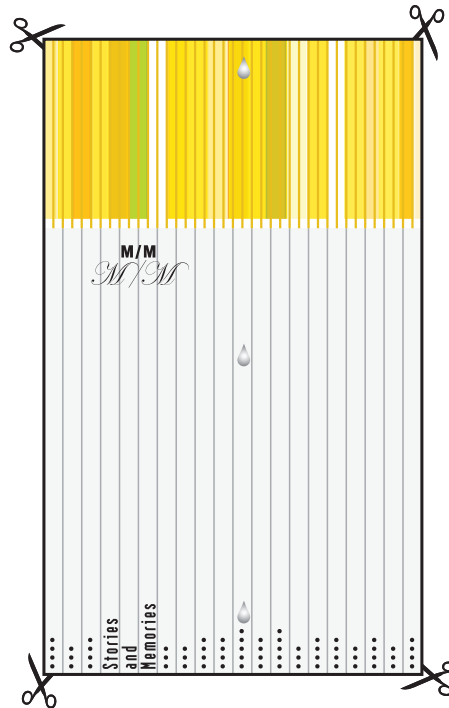

B A R
C E L
O N A
P U F F

Graphic Europe
Barcelona 2003

cut
paper format
75 x 60 mm

roll Ø 7,2 mm
first pull the paper over
the edge of a table

glue
use non-toxic glue
try to use air ° cigarette
without glueing